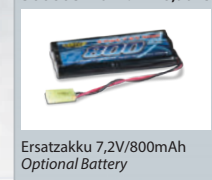

500608129 UVP 20,99 €

UVP

134⁹⁹ €

Lieferumfang: Fahrfertig aufgebautes Modell, Fernsteueranlage, Fahrakku, Ladegerät, Senderbatterie, Munition, Übungsziel und Anleitung.

Scope of delivery: Fully assembled model, RC system, powerpack, charger, transmitter battery, ammunition, practice target and manual.

N° 500907189

1:16 Leopard 2A5 MHz 100% RTR

JUNIOR LINE

Hobby Engine

- Licht- und Soundmodul / *Light and sound module*
- Steigfähigkeit bis zu 30° / *Climbs 30 degree gradients*